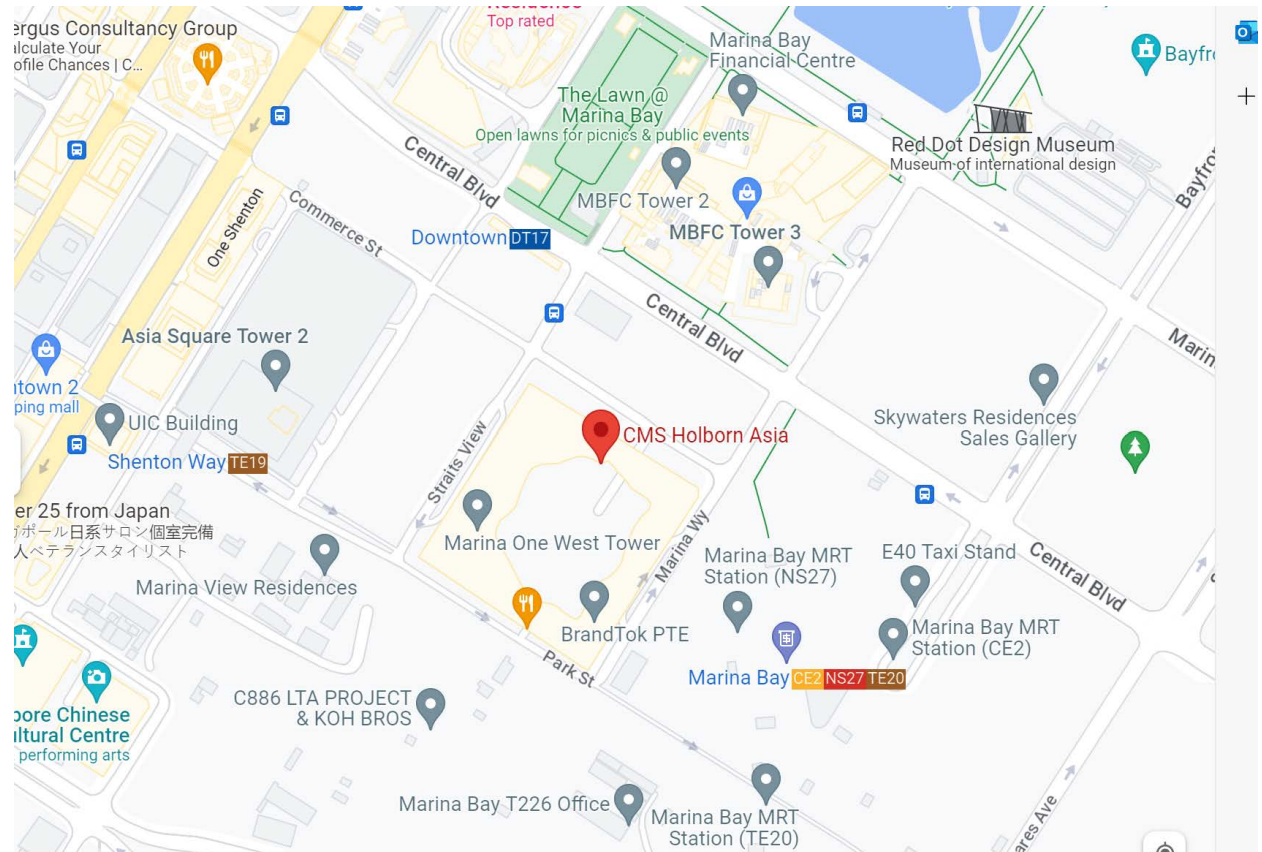

Address & Map Singapore

Our Address

CMS Holborn Asia
7 Straits View #19-01
Marina One East Tower
Singapore 018936

T +65 6720 8278
F +65 6720 8279

Directions

Singapore office

From the Airport

Distance from the airport is approx 20KM and a taxi would be the best mode of transport. You can also take the MRT and alight at Expo and change to the Downtown Line (Blue Line) towards Bukit Panjang to alight at Downtown Station, use Exit D.

By car

From the airport, follow road signs pointing towards City. Continue on the Pan Island Expressway (PIE) then onto the Kallang-Paya Lebar Expressway (KPE) and take the Sheares Avenue exit (Exit 1A). Head straight down, turn right on Central Boulevard Road then left on Straits View. Continue straight and Marina One East Tower will be on the left.

By train

You can take the MRT, using the Downtown Line (Blue Line) towards Bukit Panjang to alight at Downtown Station, use Exit D. You can also take the North South Line (Red Line) towards Marina South Pier to alight at Marina Bay station, use Exit B or Thomson-East Coast Line (Brown Line) towards Marina Bay station to alight at Shenton Way station, use Exit 5.