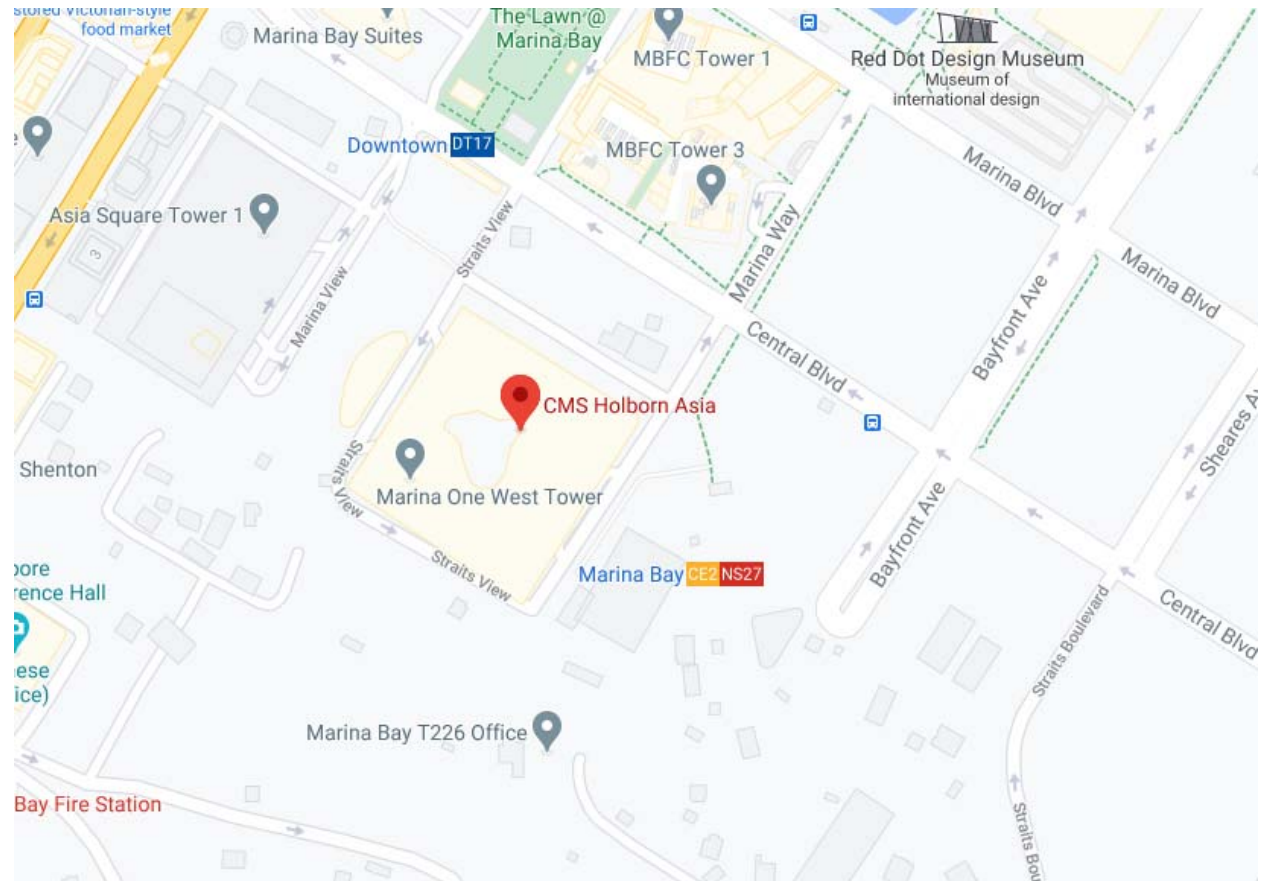

Address & Map Singapore

Our Address

CMS Holborn Asia
7 Straits View
Marina One East Tower
Singapore 018936

T +65 6720 8278
F +65 6720 8279

Directions

Singapore office

From the Airport

Distance from the airport is approx 20KM and a taxi would be the best mode of transport. You can also take the MRT and alight at Expo and change to the Downtown Line (Blue Line) towards Bukit Panjang to alight at Downtown Station, use Exit D.

By car

From the airport, follow road signs pointing towards City. Continue on the Pan Island Expressway (PIE) then onto the Kallang-Paya Lebar Expressway (KPE) and take the Sheares Avenue exit (Exit 1A). Head straight down, turn right on Central Boulevard Road then left on Straits View. Continue straight and Marina One East Tower will be on the left.

By train

You can take the MRT, using the Downtown Line (Blue Line) towards Bukit Panjang to alight at Downtown Station, use Exit D. You can also take the North South Line (Red Line) towards Marina South Pier to alight at Marina Bay station, use Exit B.